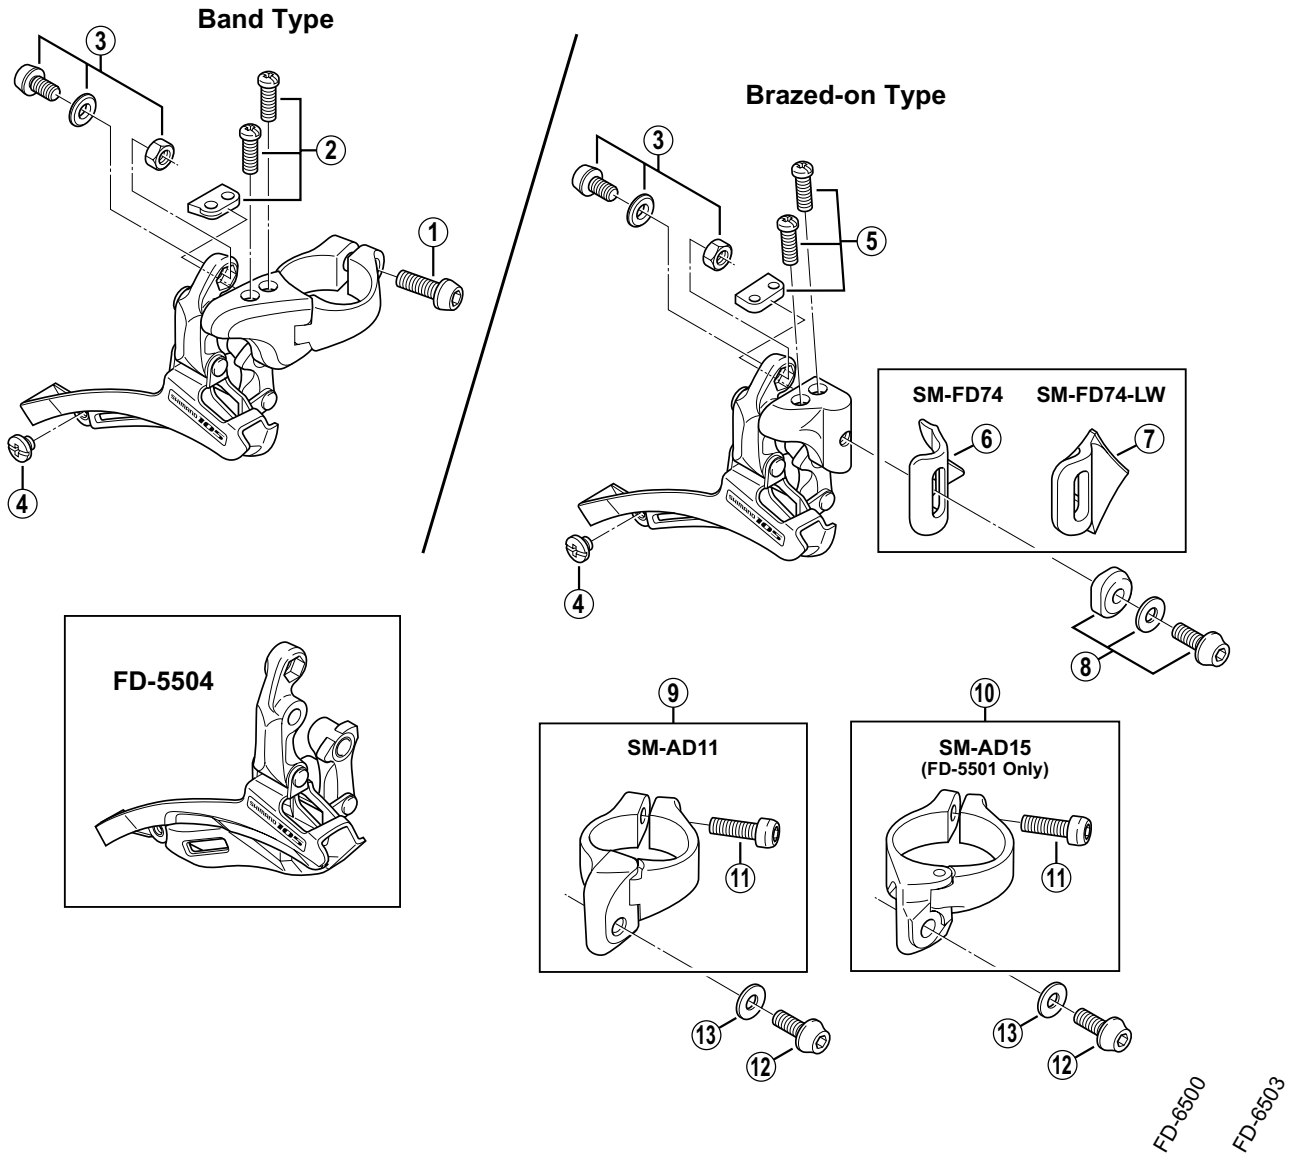

SHIMANO 105 Front Derailleur

FD-5501-S Silver Version / For Double Gear
FD-5501-L Black Version / For Double Gear

FD-5504-S Silver Version / For Triple Gear
FD-5504-L Black Version / For Triple Gear

ITEM NO.	SHIMANO CODE NO.	DESCRIPTION	INTERCHANGEABILITY	
1	Y-5A4 07020	Clamp Bolt (M5 x 15)	A	A
2	Y-58G 98010	Stroke Adjust Screws (M4 x 13) & Plate		
3	Y-59G 98010	Cable Fixing Bolt Unit (M5 x 9)		
4	Y-58G 14000	Chain Guide Fixing Screw (M4 x 3)	A	A
5	Y-58G 98030	Stroke Adjust Screws (M4 x 13) & Plate for Brazed-on Type		
6	Y-580 32000	SM-FD74 Brazed-on Bracket		
7	Y-580 32100	SM-FD74-LW Brazed-on Bracket (Investment Cast)		
8	Y-5EV 98020	Clamp Bolt Unit (M5 x 13.5) for Brazed-on Type	A	A
9	Y-57Y 92100	SM-AD11 Clamp Band Unit ϕ 31.8 mm (1-1/4") for Brazed-on Type	A	A
10	Y-57Y 91100	SM-AD15 Clamp Band Unit ϕ 34.9 mm (1-3/8") for Brazed-on Type	A	
11	Y-59L 19100	Clamp Bolt (M5 x 17.5) for SM-AD11/AD15	A	A
12	Y-5C2 52000	Clamp Bolt (M5 x 13.5) for SM-AD11/AD15	A	A
13	Y-59D 53000	Clamp Spacer	A	A

A : Same parts.

Absence of mark indicates non-interchangeability.

0208-2174

Specifications are subject to change without notice.

SHIMANO

© 2002 by Shimano Inc.